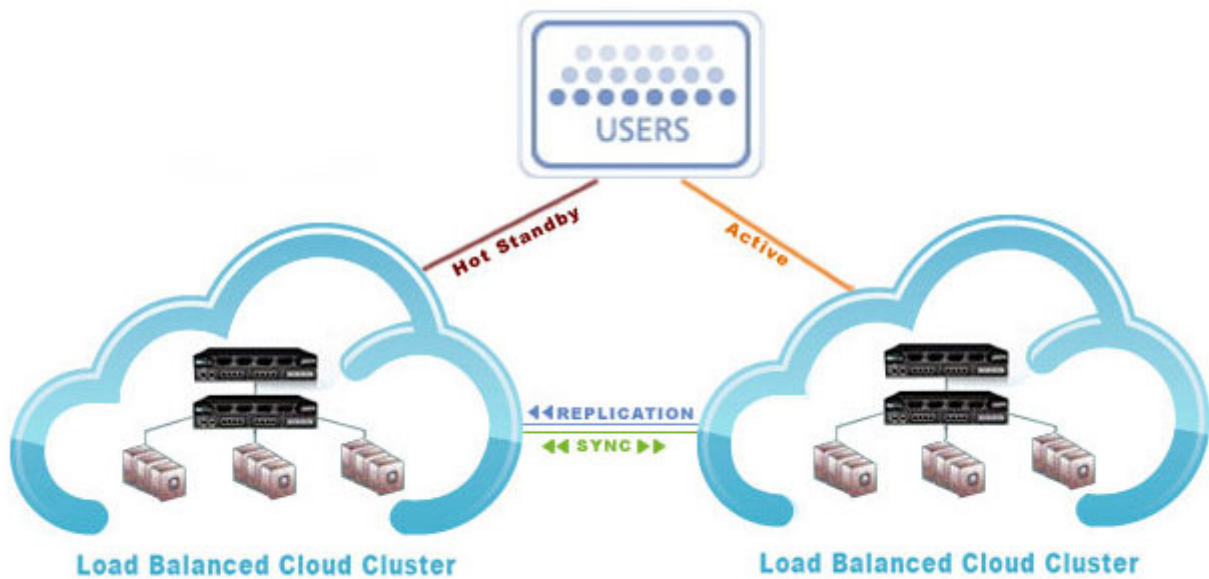

Geographic Fail Over

Geographic Failover

Data centers in multiple locations with redundant services and replicated data provides peace of mind.

[Tweet](#) [1]

Related Content

[2]

7/24 Uptime Monitoring & Response

[Nagios is a powerful tool that can be used to create a variety of tests that run day and night and send alerts when something goes wrong. »](#) [2]

Systems Administration

[An essential part of supporting software is to keep up with patches and upgrades to operating systems, libraries, and core utilities. »](#) [3]